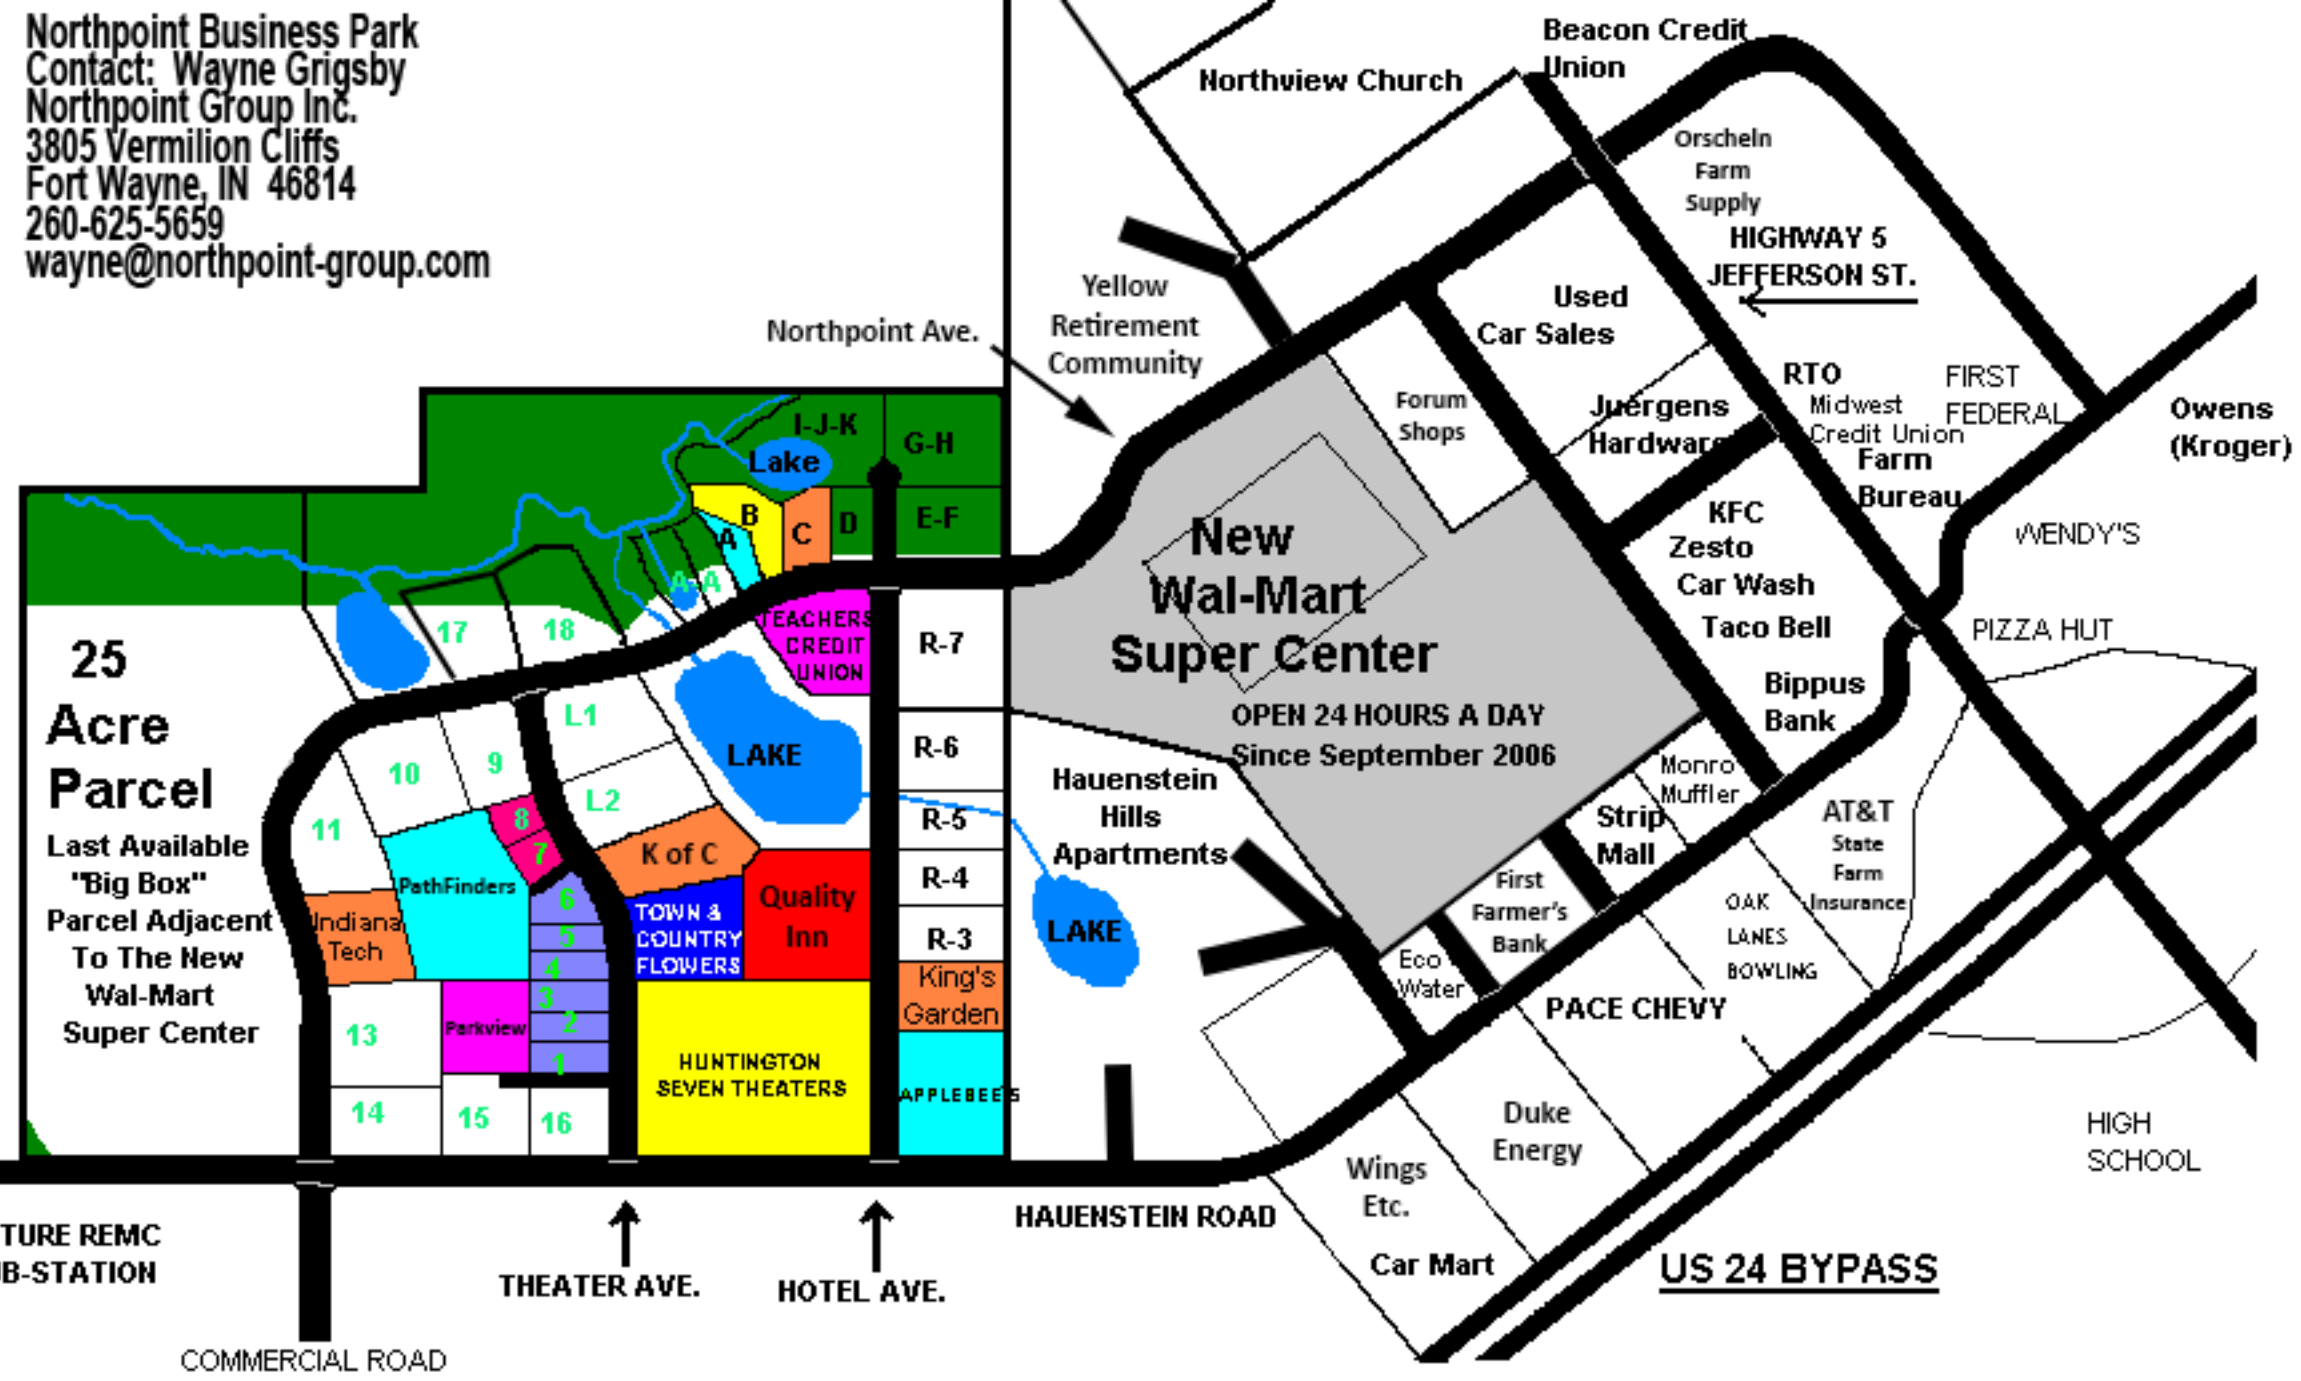

Northpoint Business Park
 Contact: Wayne Grigsby
 Northpoint Group Inc.
 3805 Vermilion Cliffs
 Fort Wayne, IN 46814
 260-625-5659
 wayne@northpoint-group.com

25 Acre Parcel
 Last Available "Big Box" Parcel Adjacent To The New Wal-Mart Super Center